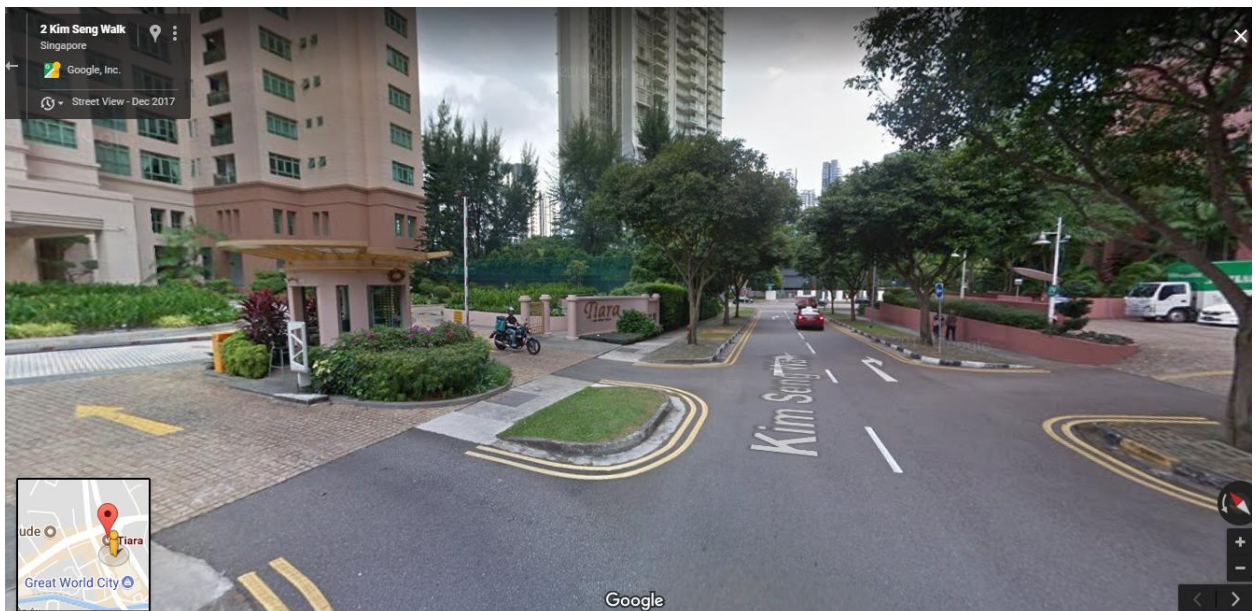

TK Bus 1 - Claymore

AM TK 1-2 - American Club along Claymore Hill

PM TK 1-4 - American Club along Claymore Hill

TK Bus 1 – Kim Seng

AM TK 1-3 - Outside Tiara condo along Kim Seng Walk

PM TK 1-3 - Outside Tiara condo along Kim Seng Walk

TK Bus 1 – Marina Boulevard

AM TK 1-4 - Along Bayfront Ave (outside Marina Bay MRT station)

PM TK 1-2 - Along Bayfront Ave (outside Marina Bay MRT station)

TK Bus 1 – Tanjong Rhu

AM TK 1-5 - B13 Bus Stop along Tanjong Rhu Rd after The Waterside